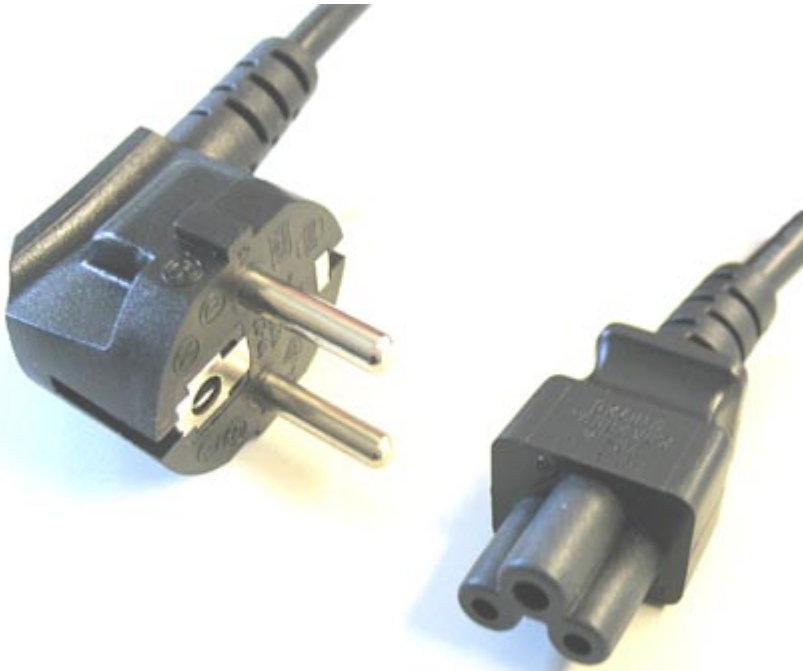

2.98 EUR  
incl. 19% VAT, plus [shipping](#)

Cold devices power cord (Cloverleaf) 1.4m